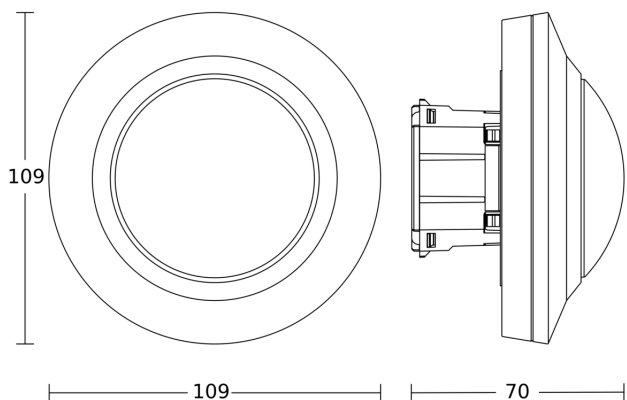

Motion detector - Professional Line

MD-8 ECO

COM1 - in-ceiling installation
EAN 4007841 087807
Article number 087807

Dimension Drawing 1

Dimension Drawing 2