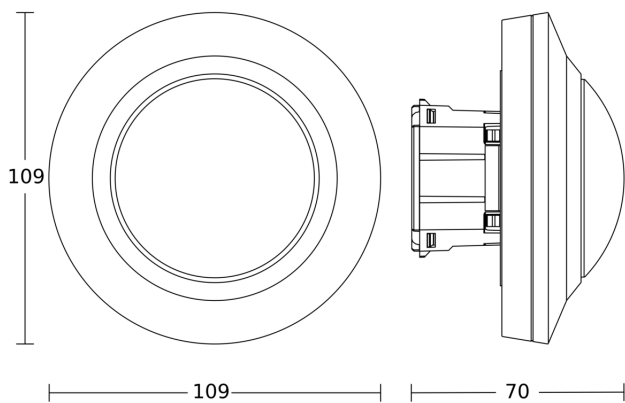

# MD-8 ECO

COM1 - in-ceiling installation

EAN 4007841 087807

Article number 087807

Dimension Drawing 1

Dimension Drawing 2